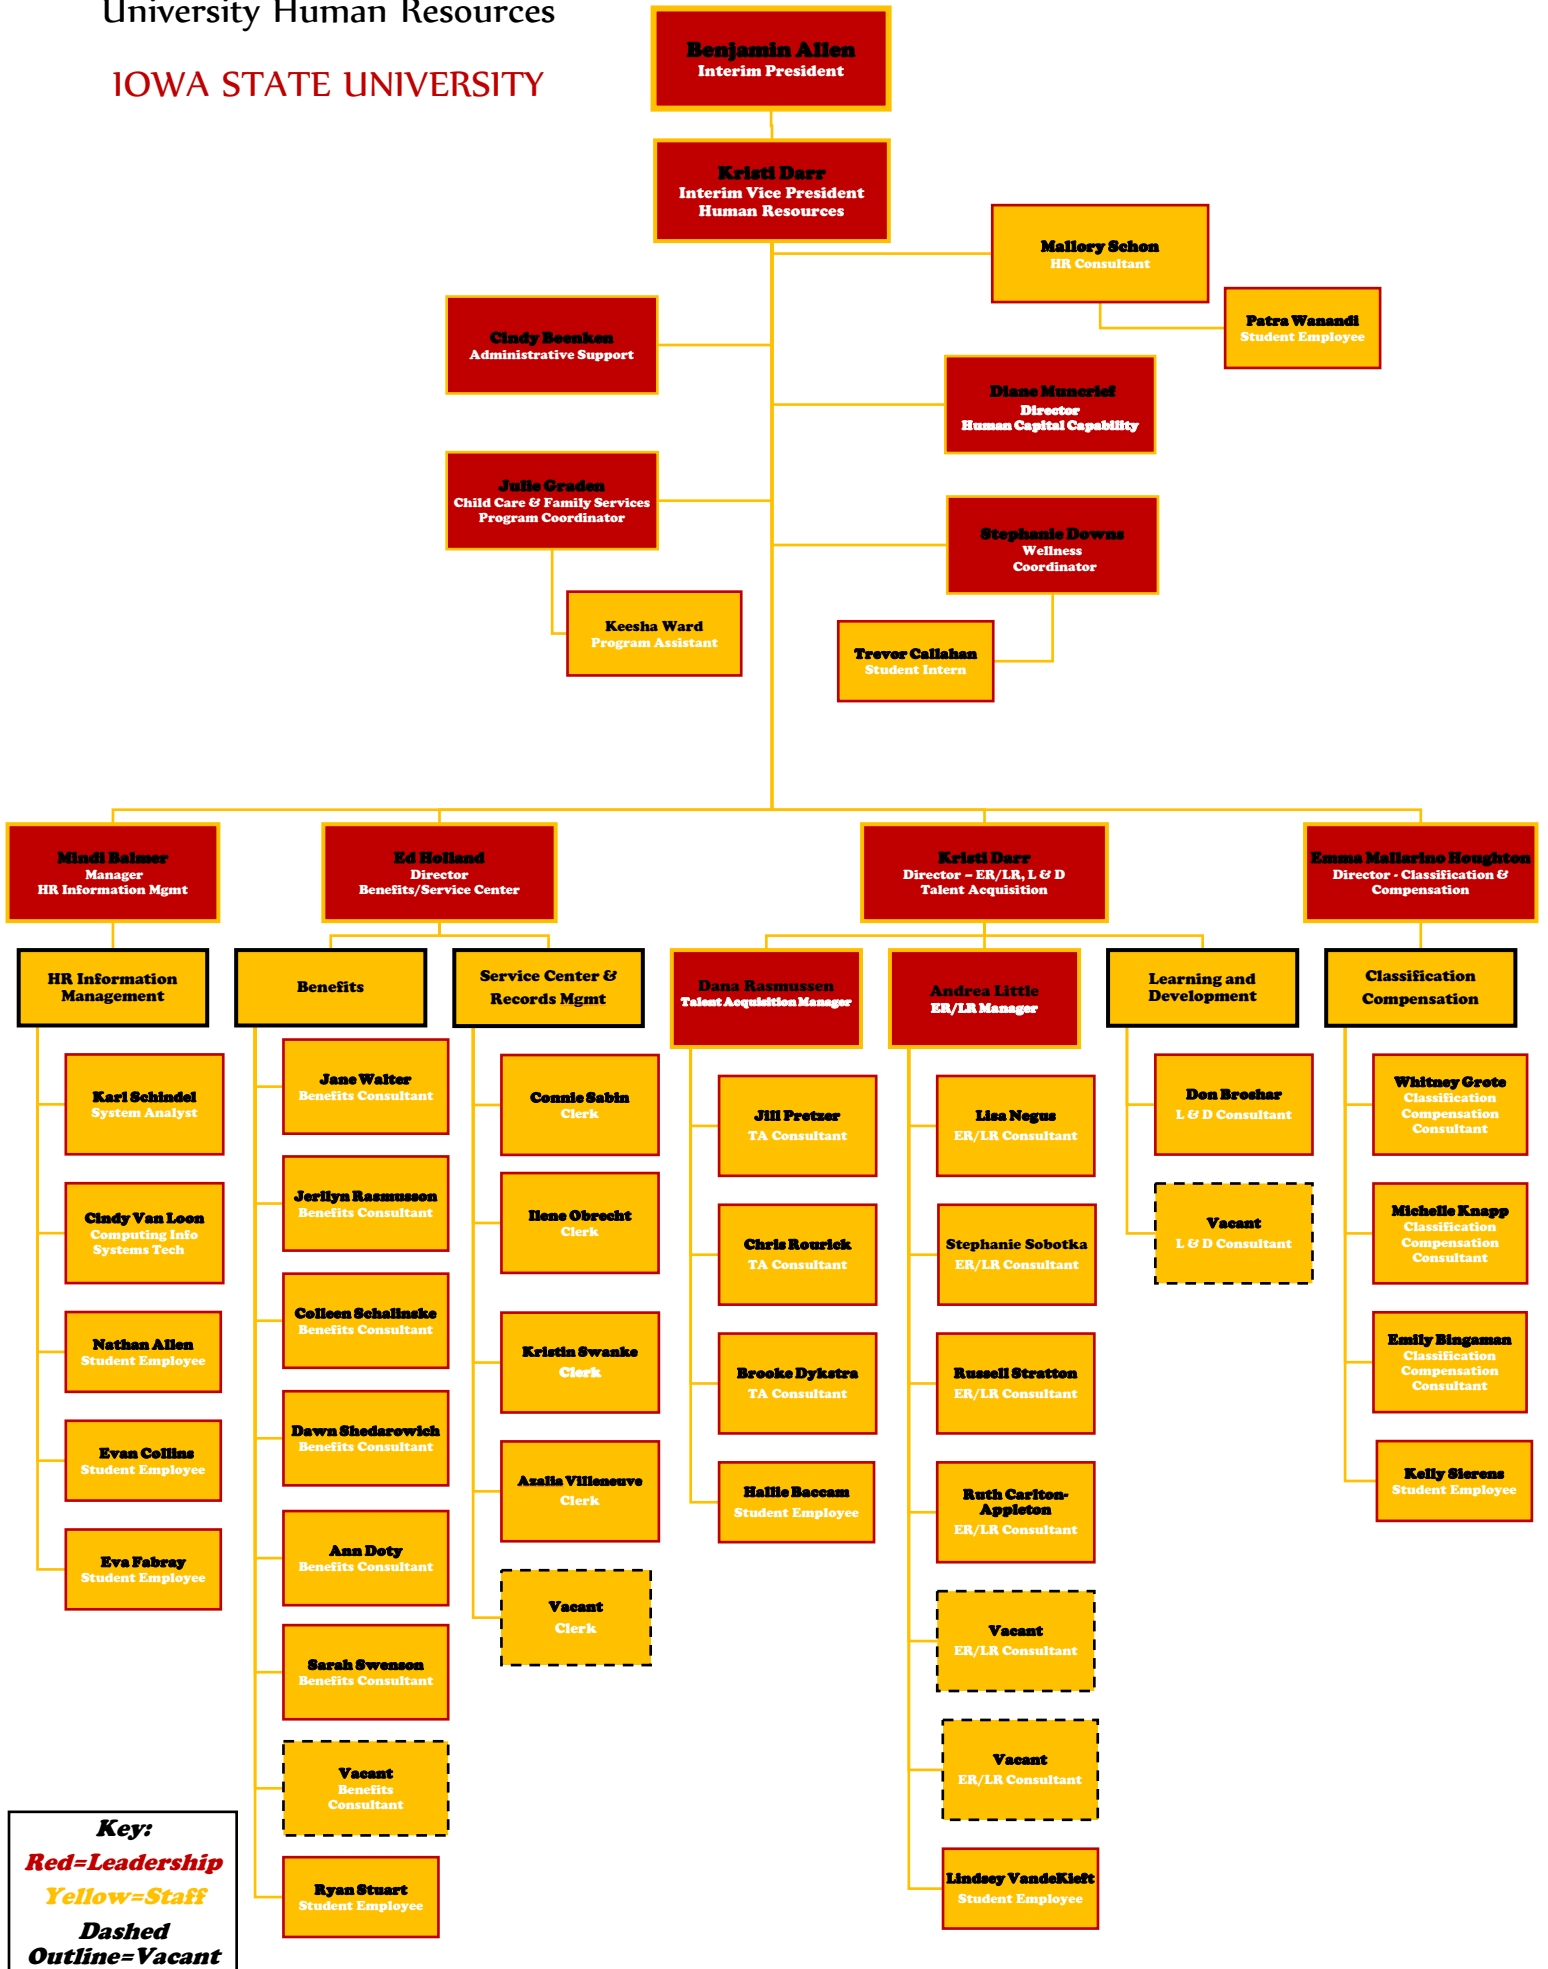

University Human Resources

IOWA STATE UNIVERSITY

Key:
Red=Leadership
Yellow=Staff
Dashed Outline=Vacant